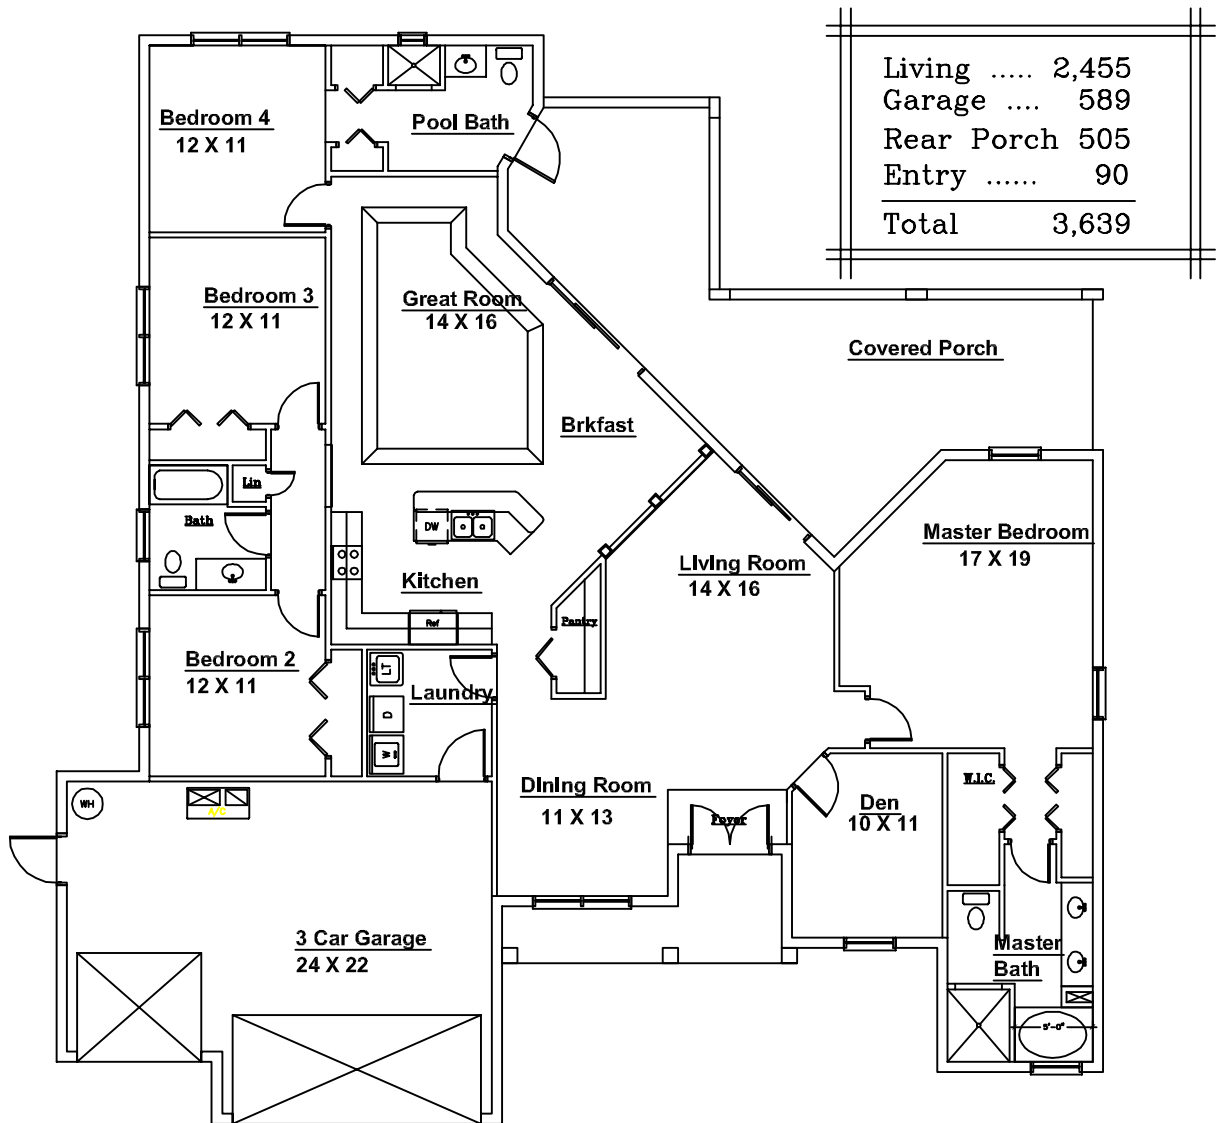

# The Broward

Living .....	2,455
Garage ....	589
Rear Porch	505
Entry .....	90
<b>Total</b>	<b>3,639</b>

**HOUSE CRAFT HOMES, L.L.C.**

12501 U.S. HWY 441, ALACHUA, FL. 32615

PHONE 386-462-5323 FAX 386-462-1509 CRC 058087